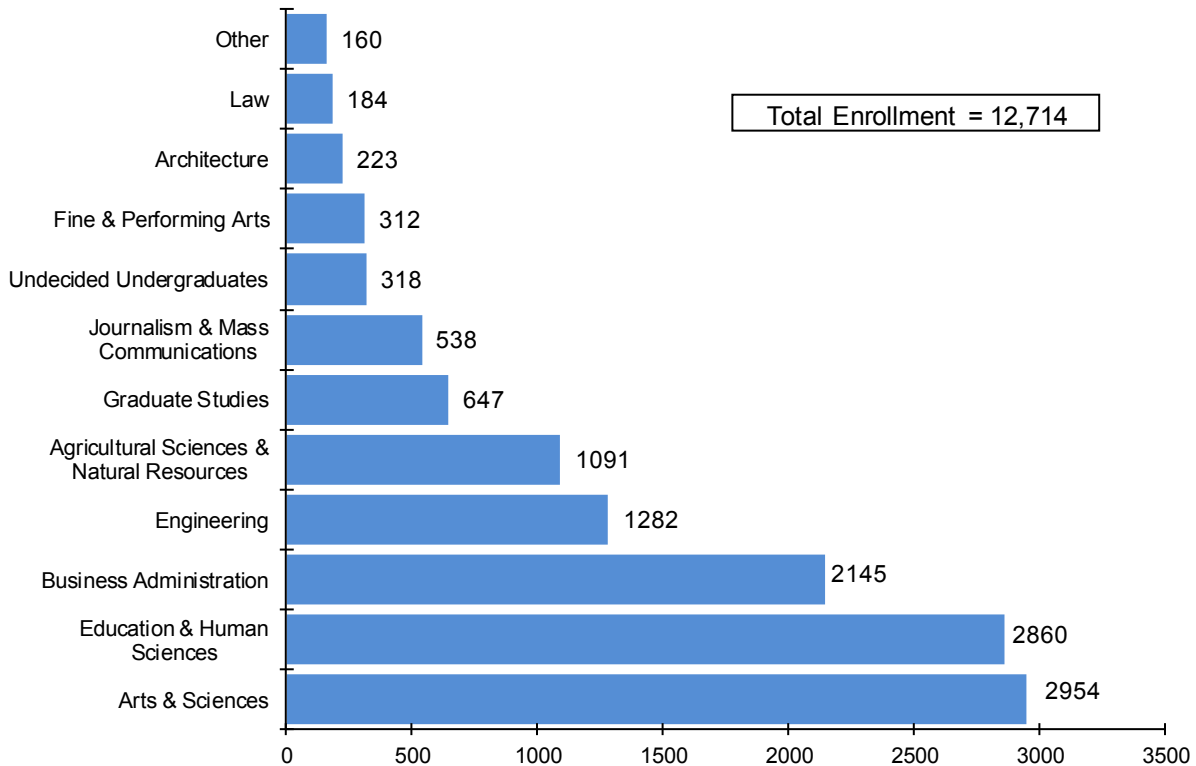

Enrollment by College, Summer 2013

Enrollment by College, Summer 2013				
College	Undergraduate Students	Graduate Students	Professional Students	Total Students
Agricultural Sciences & Natural Resources	657	428	6	1,091
Architecture	171	22	30	223
Arts & Sciences	2,234	720	0	2,954
Business Administration	2,012	133	0	2,145
Education & Human Sciences	1,610	1,231	19	2,860
Engineering	1,020	262	0	1,282
Fine & Performing Arts	265	47	0	312
Graduate Studies	0	647	0	647
Journalism & Mass Communications	517	21	0	538
Law	0	0	184	184
Undecided Undergraduates	318	0	0	318
Other (Intercampus & Visitors)	160	0	0	160
TOTAL	8,964	3,511	239	12,714