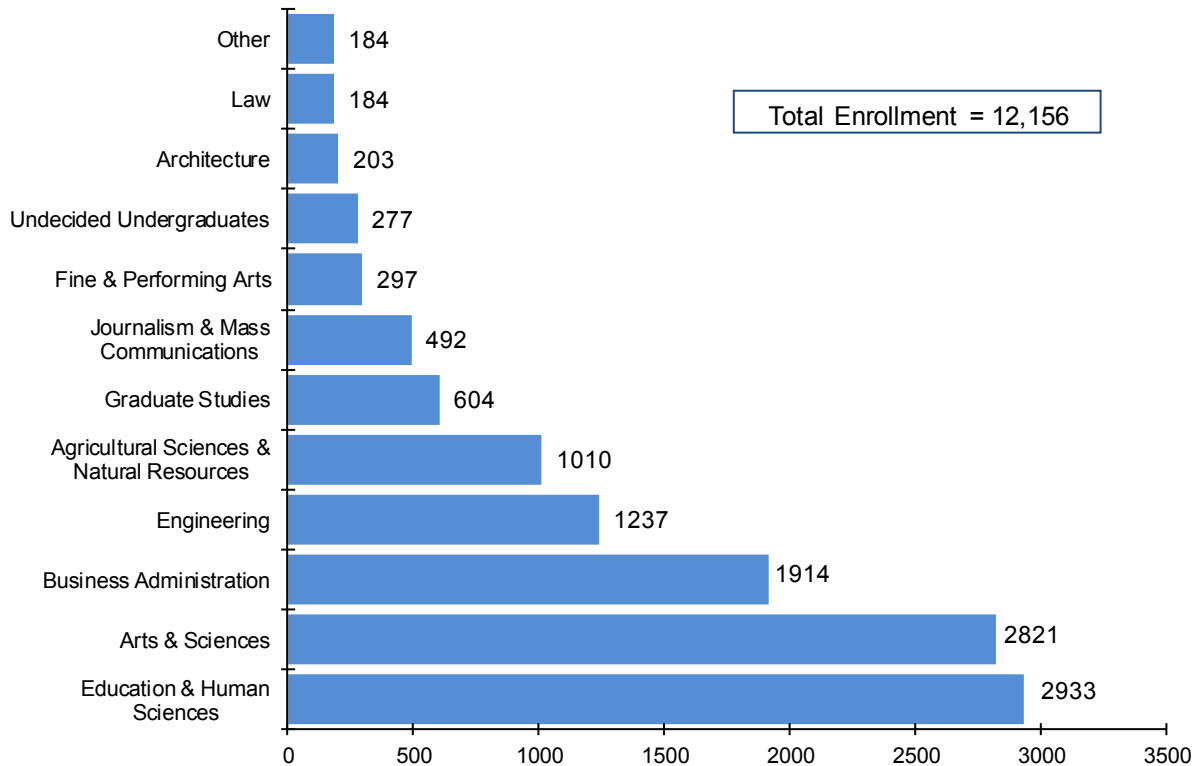

Enrollment by College, Summer 2012

Enrollment by College, Summer 2012				
College	Undergraduate Students	Graduate Students	Professional Students	Total Students
Agricultural Sciences & Natural Resources	581	415	14	1,010
Architecture	149	19	35	203
Arts & Sciences	2,089	732	0	2,821
Business Administration	1,758	156	0	1,914
Education & Human Sciences	1,690	1,222	21	2,933
Engineering	957	280	0	1,237
Fine & Performing Arts	250	47	0	297
Graduate Studies	0	604	0	604
Journalism & Mass Communications	464	28	0	492
Law	0	0	184	184
Undecided Undergraduates	277	0	0	277
Other (Intercampus & Visitors)	184	0	0	184
TOTAL	8,399	3,503	254	12,156