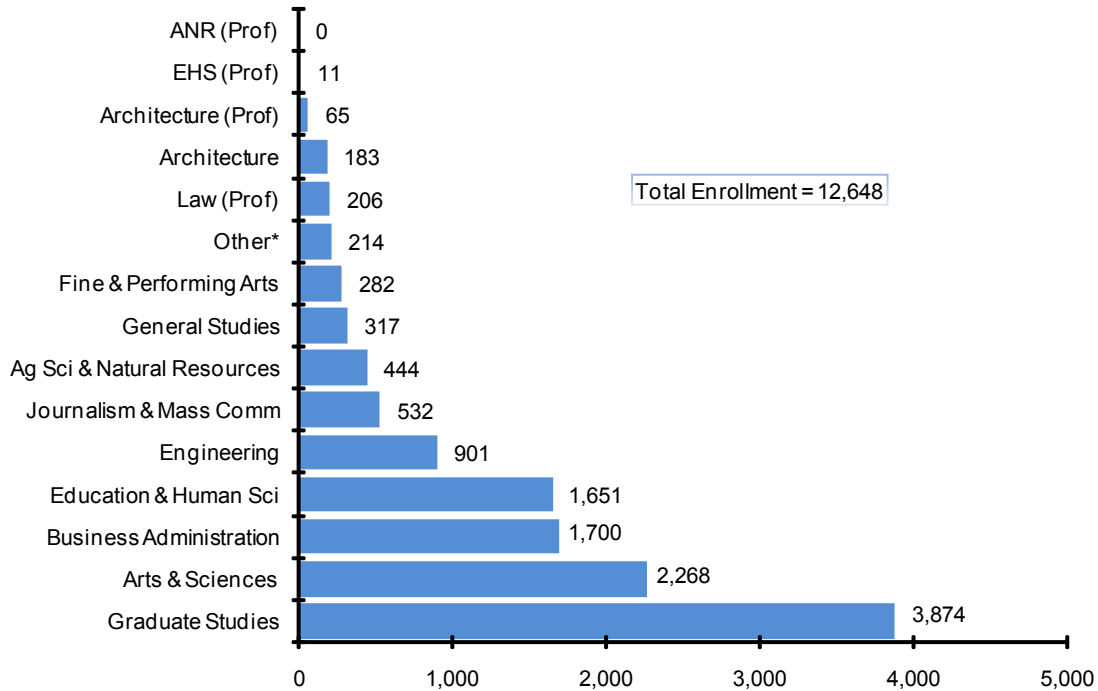

**Enrollment by College
Summer 2010**

Enrollment by College, Summer 2010			
College	Number of Students	College	Number of Students
Ag Sci & Natural Resources	444	Engineering	901
ANR (Prof)	0	Fine & Performing Arts	282
Architecture	183	General Studies	317
Architecture (Prof)	65	Graduate Studies	3,874
Arts & Sciences	2,268	Journalism & Mass Comm	532
Business Administration	1,700	Law (Prof)	206
Education & Human Sci	1,651	Other*	214
EHS (Prof)	11	Total	12,648

*Other includes Intercampus and Visitors.

Last Updated: July 27, 2010