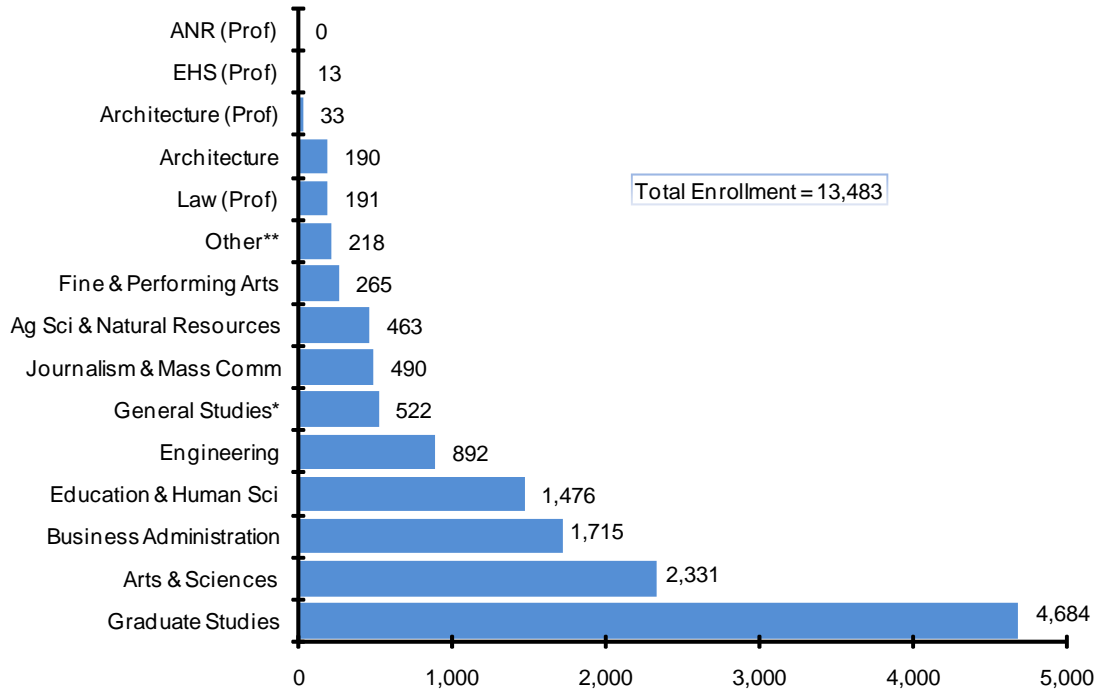

Enrollment by College Summer 2009

Enrollment by College, Summer 2009			
College	Number of Students	College	Number of Students
Ag Sci & Natural Resources	463	Engineering	892
ANR (Prof)	0	Fine & Performing Arts	265
Architecture	190	General Studies*	522
Architecture (Prof)	33	Graduate Studies	4,684
Arts & Sciences	2,331	Journalism & Mass Comm	490
Business Administration	1,715	Law (Prof)	191
Education & Human Sci	1,476	Other**	218
EHS (Prof)	13	Total	13,483

*General Studies includes College of Public Administration

**Other includes Intercampus and Visitors.

Last Updated: July 30, 2009