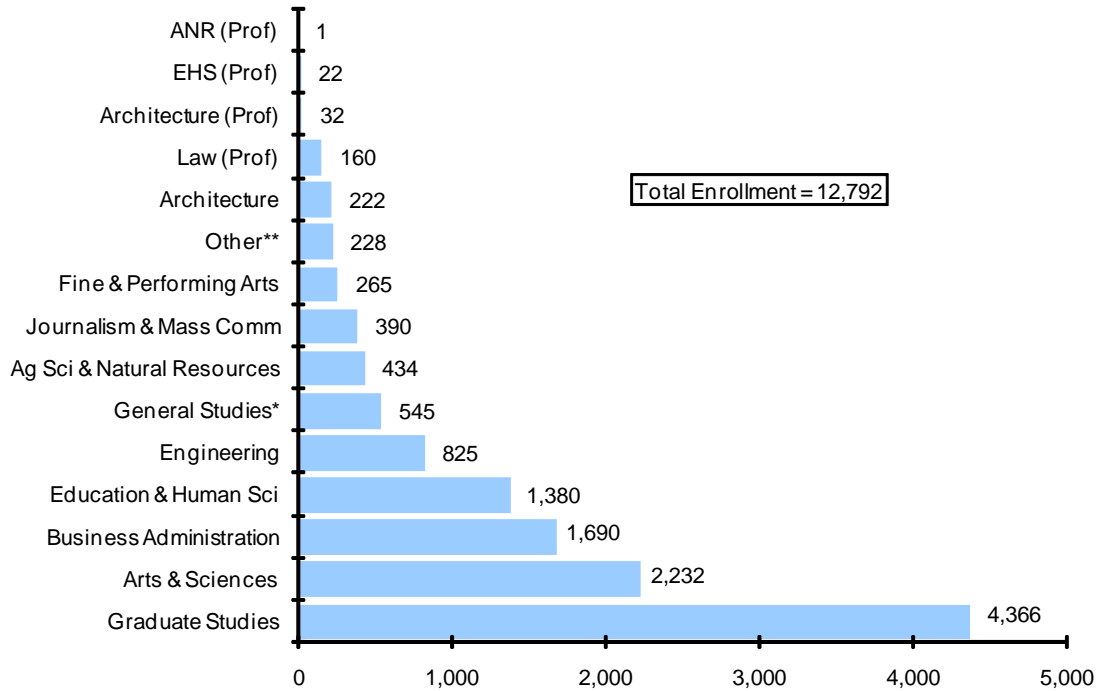

Enrollment by College Summer 2008

Enrollment by College, Summer 2008			
College	Number of Students	College	Number of Students
Ag Sci & Natural Resources	434	Engineering	825
ANR (Prof)	1	Fine & Performing Arts	265
Architecture	222	General Studies*	545
Architecture (Prof)	32	Graduate Studies	4,366
Arts & Sciences	2,232	Journalism & Mass Comm	390
Business Administration	1,690	Law (Prof)	160
Education & Human Sci	1,380	Other**	228
EHS (Prof)	22	Total	12,792

*General Studies includes College of Public Administration

**Other includes Intercampus and Visitors.

Last Updated: August 11, 2008