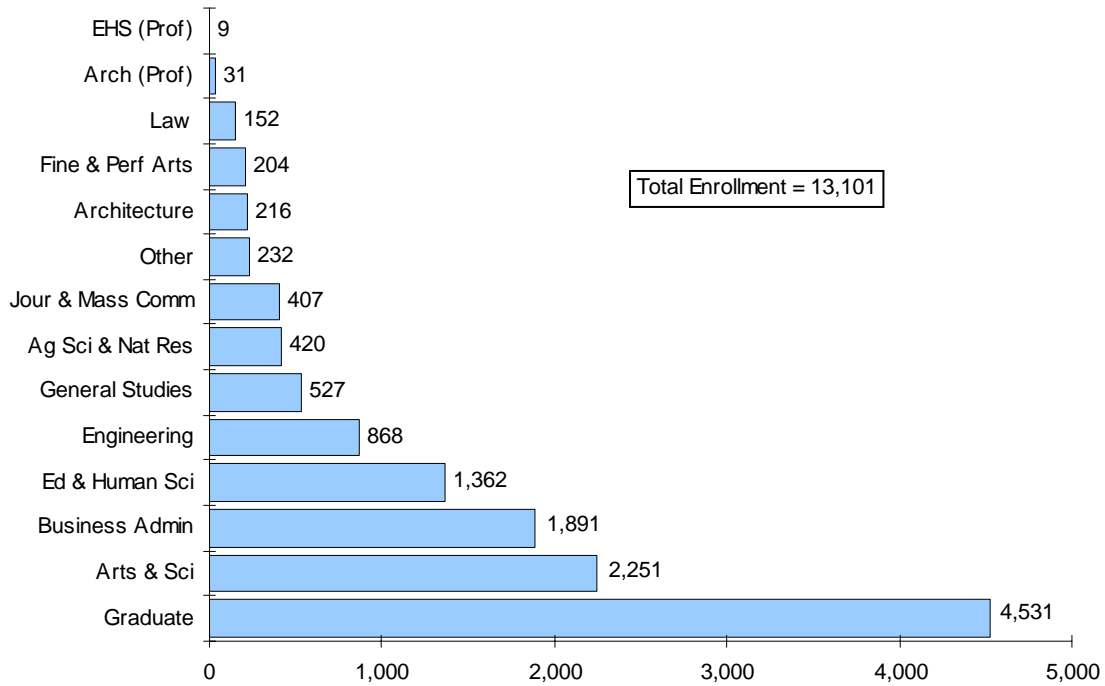

### Enrollment by College Summer 2007

Enrollment by College, Summer 2007			
College	Number of Students	College	Number of Students
Ag Sci & Natural Resources	420	Fine & Performing Arts	204
Architecture	216	General Studies*	527
Architecture (Professional)	31	Graduate Studies	4,531
Arts & Sciences	2,251	Journalism & Mass Comm	407
Business Administration	1,891	Law (Professional)	152
Education & Human Sci	1,362	Other**	232
Ed & Human Sci (Prof)	9	<b>Total</b>	<b>13,101</b>
Engineering	868		

\*General Studies includes College of Public Administration & Criminal Science.

\*\*Other includes Intercampus and Visitors.

Last Updated: August 22, 2007