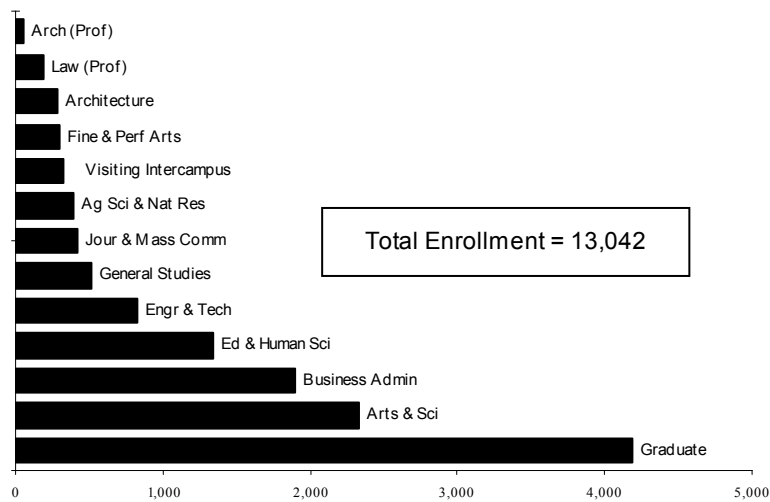

Summer Enrollment by College for All Sessions, 2005

Summer Enrollment by College for *All Sessions, 2005			
College	Number of Students	College	Number of Students
Ag Sci & Natural Resources	399	Fine & Performing Arts	300
Architecture	233	General Studies	520
Architecture (Prof)	52	Graduate	4,192
Arts & Sciences	2,331	Journalism & Mass Comm	417
Business Administration	1,902	Law (Prof)	192
Education & Human Sciences	1,348	Other	325
Engineering & Technology	831	Total	13,042

Notes: "All Sessions" includes a Three-week Pre-session, an Eight-week Session, a First Five-week Session and a Second Five-week Session. Also included is the number of students enrolled in classes delivered in Omaha (for all sessions) but administered from Lincoln. The foregoing are combined for a "Total Summer Enrollment" with no accounting for duplication in headcount. (Students enrolled in more than one session are counted more than once.) Nebraska College of Technical Agriculture data are not included on this page.