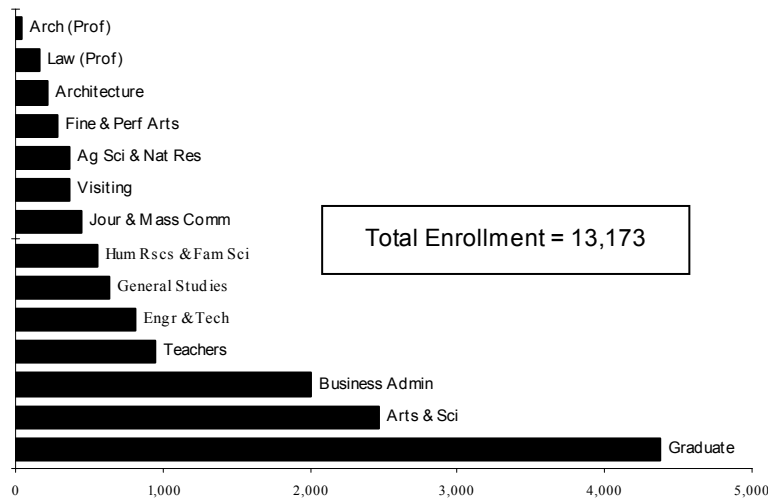

Summer Enrollment by College for All Sessions, 2004

Summer Enrollment by College for *All Sessions, 2004			
College	Number of Students	College	Number of Students
Ag Sci & Natural Resources	404	Fine & Performing Arts	268
Architecture	240	General Studies	641
Architecture (Prof)	49	Graduate	4,193
Arts & Sciences	2,388	Journalism & Mass Comm	494
Business Administration	1,911	Law (Prof)	206
Education & Human Sciences	1,336	Other	291
Engineering & Tech	752	Total	13,173

Notes: "All Sessions" includes a Three-week Pre-session, an Eight-week Session, a First Five-week Session and a Second Five-week Session. Also included is the number of students enrolled in classes delivered in Omaha (for all sessions) but administered from Lincoln. These are combined for a "Total Summer Enrollment" with no accounting for duplication in headcount. (Students enrolled in more than one session are counted more than once.) Nebraska College of Technical Agriculture data are not included on this page.