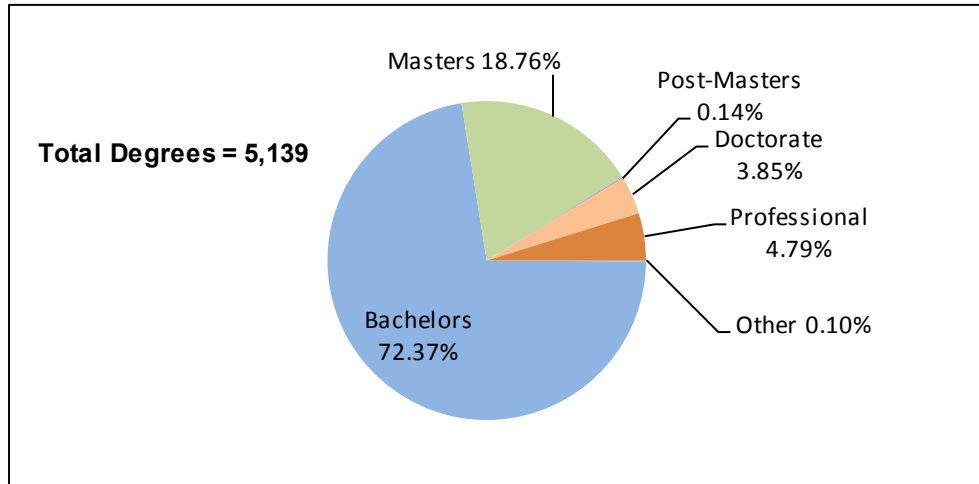

**Degrees Conferred - Fiscal Year
July 1, 2011 through June 30, 2012**

Type and Number of Degrees Conferred by College July 1, 2011 through June 30, 2012							
College	Other	Bach	Master	Post-Master	Prof	Doctoral	Total
Ag Sciences & Natural Resources		407	121			35	563
Architecture		83	21		53		157
Arts & Sciences		940	161			91	1,192
Business Admin		756	172			6	934
Education & Human Sciences		691	254	7	4	68	1,024
Engineering	5	482	164			34	685
Fine & Performing Arts		157	34			12	203
Graduate College-Dean's Office			3				3
Journalism & Mass Communications		203	34				237
Law					141		141
Total	5	3,719	964	7	198	246	5,139

Note: "Other" includes 2-year certificates and associate degrees. "Post-Master" includes 6-year Graduate Education Certificates and 6-year Graduate Education Specialist (EDS) degrees. To match the total number of masters degrees reported to IPEDS, the Prof-Arch (Master of Architecture, or MArch) degrees must be added to the master's category. To match the total number of doctoral degrees reported to IPEDS, the Prof-EHS (Doctor of Audiology, or Au.D.) must be added to the doctoral degrees.

Prof - Law includes both the JD degree and beginning in 2008-09, the LLM degree.

Fiscal Year is July 1 through June 30, and includes the August, December and May graduations.

Last Updated: June 12, 2012