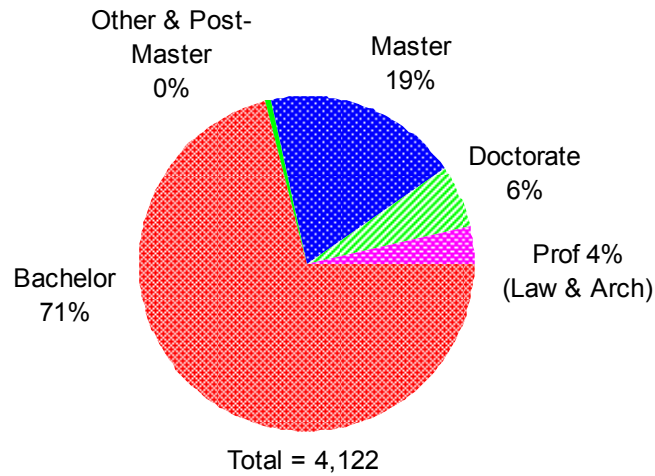

Degrees Conferred July 1, 2002 through June 30, 2003

Type and Number of Degrees Conferred by College July 1, 2002 through June 30, 2003							
College	Other	Bachelor	Master	Post Master	Professional	Doctoral	Total
Agricultural Sciences & Natural Resources		307	82			38	427
Architecture		59	27		30		116
Arts & Sciences		770	147			100	1,017
Business Administration		643	114			12	769
Engineering & Technology	5	381	81			17	484
Fine & Performing Arts		120	44			4	168
Graduate Studies - Dean's Office			30			10	40
Human Resources & Family Sciences		177	32			2	211
Journalism & Mass Communications		201	18				219
Law					123		123
Teachers		322	207	13		71	613
Total	5	2,980	782	13	153	254	4,187

Note: "Other" includes 2-year certificates and associate degrees. "Post-Master" includes 6-year graduate certificates and graduate 6-year specialist (EDS) degrees. In order to match the total number of Master's degrees reported to IPEDS, the College of Architecture Professional degrees should be added to the Master's category. A fiscal year represents the time period of July 1 through June 30 and includes an August, December and May graduation. Nebraska College of Technical Agriculture graduates are not included.