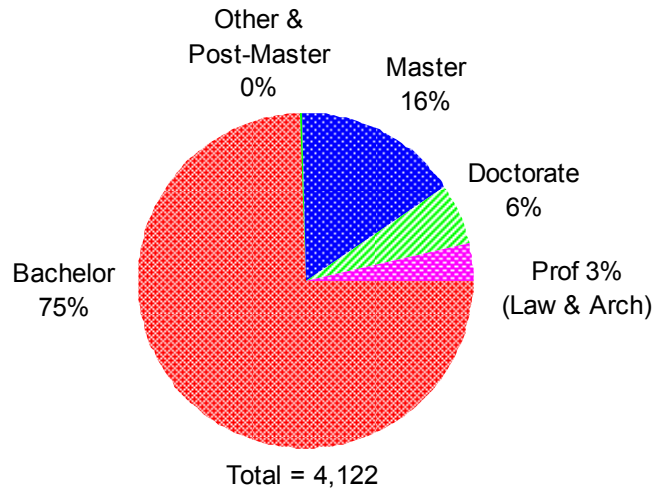

Degrees Conferred July 1, 1999 through June 30, 2000

Type and Number of Degrees Conferred by College July 1, 1999 through June 30, 2000							
College	Associate	Bachelor	Masters	6 Year Certificate (Graduate)	Doctoral	Professional	Total
Agricultural Sciences & Natural Resources		348	62		42		452
Architecture		79	16			29	124
Arts & Sciences		859	121		102		1,082
Business Administration		661	110		15		786
Engineering & Technology	3	339	78		8		428
Fine & Performing Arts		96	35		2		133
Graduate Studies - Dean's Office			33		13		46
Human Resources & Family Sciences		216	23		1		240
Journalism & Mass Communications		194	16				210
Law						119	119
Teachers		323	167	2	68		560
Total	3	3,115	661	2	251	148	4,180

Note: Includes degrees conferred in Omaha for programs that are administered by UNL> Educational Specialist degrees (EDS) are counted with the Masters degrees. July 1 to June 30 includes the August, December and May graduations. Does not includes NCTA graduates.