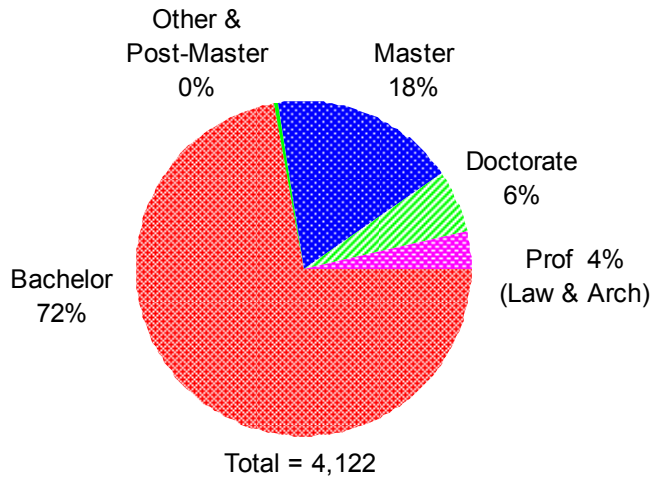

Degrees Conferred July 1, 1998 through June 30, 1999

Type and Number of Degrees Conferred by College July 1, 1998 through June 30, 1999							
College	Associate	Bachelor	Masters	6 Year Certificate (Graduate)	Doctoral	Professional	Total
Agricultural Sciences & Natural Resources		294	78		40		412
Architecture		41	21			22	84
Arts & Sciences		815	153		98		1,066
Business Administration		601	84		21		706
Engineering & Technology	6	298	53		13		370
Fine & Performing Arts		96	30		1		127
Graduate Studies - Dean's Office			24		10		34
Human Resources & Family Sciences		223	34		3		260
Journalism & Mass Communications		164	16				180
Law						117	117
Teachers		344	211	5	65		625
Total	6	2,876	704	5	251	139	3,981

Note: Includes degrees conferred in Omaha for programs that are administered by UNL> Educational Specialist degrees (EDS) are counted with the Masters degrees. July 1 to June 30 includes the August, December and May graduations. Does not include NCTA graduates.